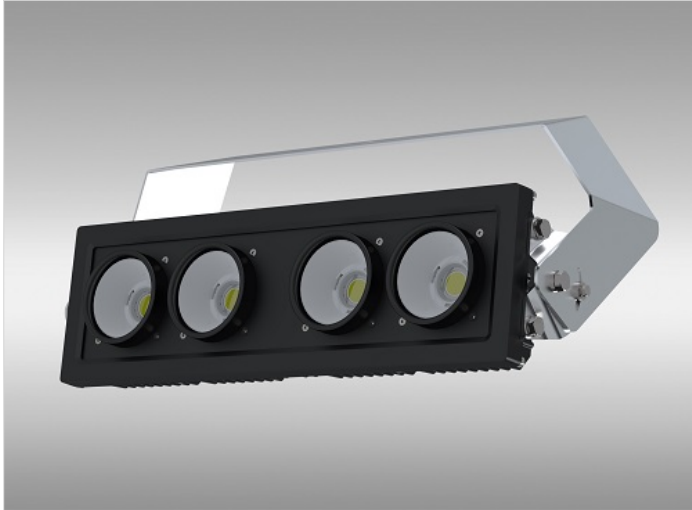

15 July 2017 | New strong light for sports facilities with OptimaLine-Serie

BRAUN now offers the new OptimaLine spotlight series for lighting sports facilities or other large event areas. The powerful LED spotlights are characterized by their compact design and small surface area exposed to wind. They are ideally suited for converting outdated lighting systems to LED light, as existing mast systems can continue to be used. The uniform illumination of the playing field can be ensured. In addition, various optics and performance classes are available to implement individual lighting concepts. Our technical advisors are at your disposal at any time.