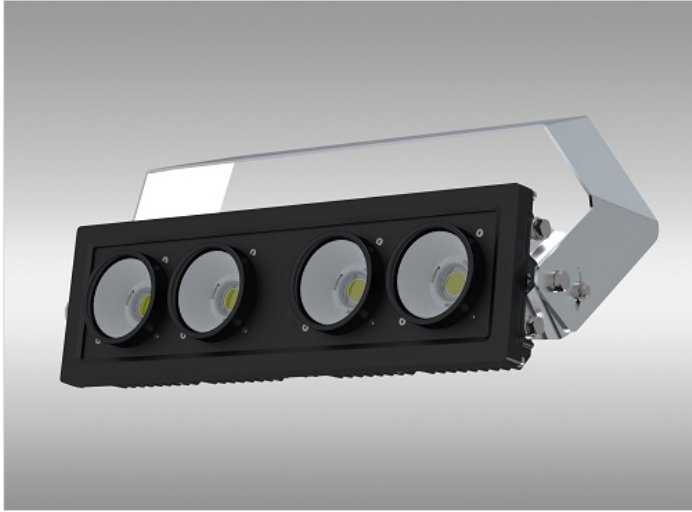

15 July 2017 | New strong light for sports facilities with OptimaLine-Serie

BRAUN now offers the new OptimaLine spotlight series for lighting sports facilities or other large event areas. The powerful LED spotlights are characterized by their compact design and small surface area exposed to wind. They are ideally suited for converting outdated lighting systems to LED light, as existing mast systems can continue to be used. The uniform illumination of the playing field can be ensured. In addition, various optics and performance classes are available to implement individual lighting concepts. Our technical advisors are at your disposal at any time.