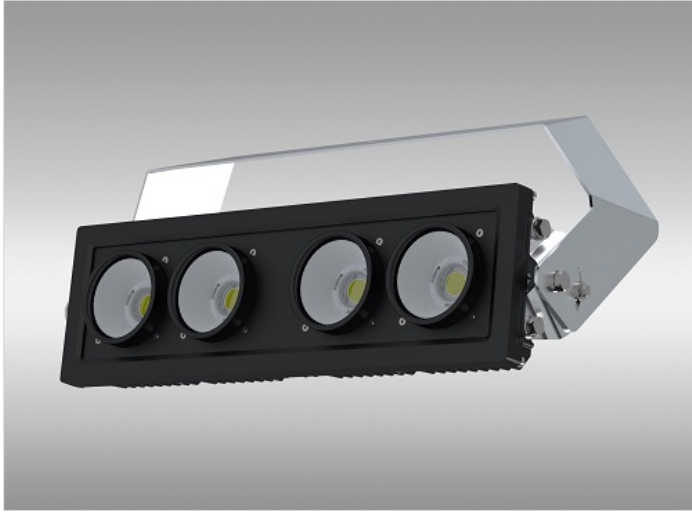

## 15 July 2017 | New strong light for sports facilities with OptimaLine-Serie

BRAUN now offers the new OptimaLine spotlight series for lighting sports facilities or other large event areas. The powerful LED spotlights are characterized by their compact design and small surface area exposed to wind. They are ideally suited for converting outdated lighting systems to LED light, as existing mast systems can continue to be used. The uniform illumination of the playing field can be ensured. In addition, various optics and performance classes are available to implement individual lighting concepts. Our technical advisors are at your disposal at any time.