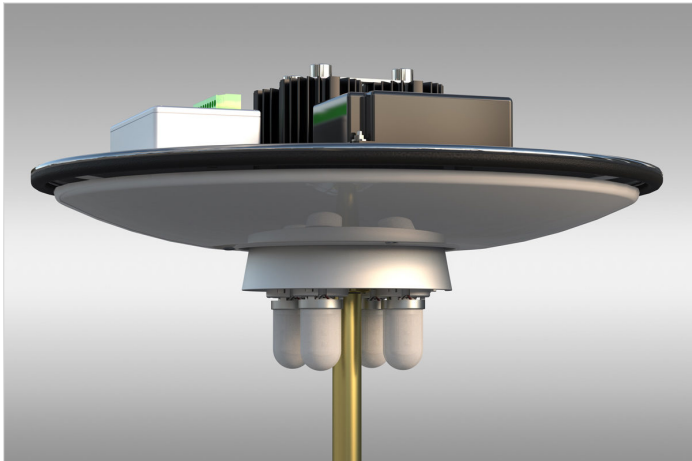

His.lux Universal Module 4

The bestseller for historic lanterns

BRAUN offers His.lux in various sizes – 1, 2, 3, 4, and 6 modules. The variation depends on the size of the luminaire to be converted and thus the interior of the luminaire. On the other hand, depending on the module and customer requirements, light color, luminous intensity, light distribution and system output (wattage) can be selected as desired.

His.lux modules are characterized by extremely compact dimensions and thus enable simple installation in a wide variety of luminaire fixtures. His.lux is available in different light colors. The gas-imitating LED-GASLight version is in particularly high demand in the field of historic old town lighting. All modules have optional functions such as dimming and/or a timer – on request, it is also possible to order a constant light function or regulation using a coding switch or service device.

His.lux Premium with historical circular reflector

Data Sheets:

[His.lux®_Modul 4_EN](#)

[His.lux®_Modul 4 L7_EN](#)

His.lux®_HighBrightness 4_EN

His.lux®_Premium Modul_EN