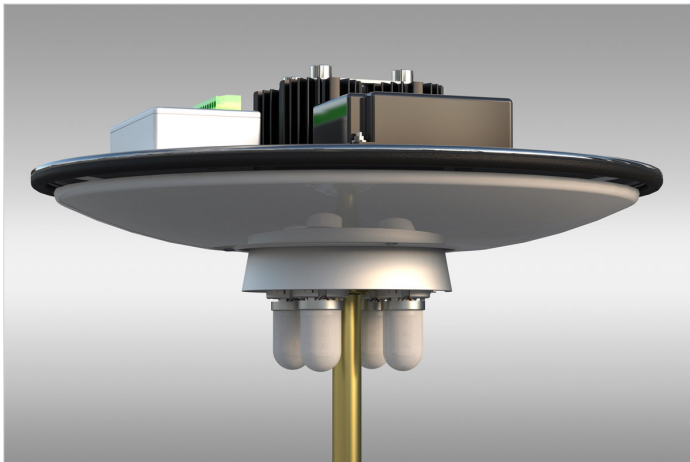

## His.lux Universal Module 4

### The bestseller for historic lanterns

BRAUN offers His.lux in various sizes – 1, 2, 3, 4, and 6 modules. The variation depends on the size of the luminaire to be converted and thus the interior of the luminaire. On the other hand, depending on the module and customer requirements, light color, luminous intensity, light distribution and system output (wattage) can be selected as desired.

His.lux modules are characterized by extremely compact dimensions and thus enable simple installation in a wide variety of luminaire fixtures. His.lux is available in different light colors. The gas-imitating LED-GASLight version is in particularly high demand in the field of historic old town lighting. All modules have optional functions such as dimming and/or a timer – on request, it is also possible to order a constant light function or regulation using a coding switch or service device.

*His.lux Premium with historical circular reflector*

Data Sheets:

[His.lux®\\_Modul 4\\_EN](#)

[His.lux®\\_Modul 4 L7\\_EN](#)

His.lux®\_HighBrightness 4\_EN

His.lux®\_Premium Modul\_EN