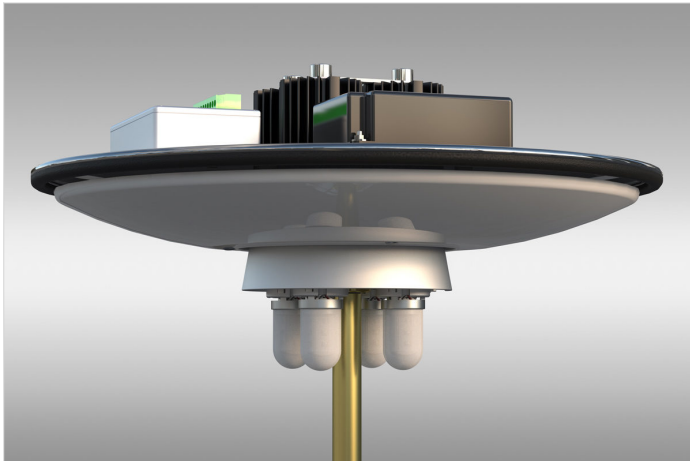

His.lux Universal Module 4

The bestseller for historic lanterns

BRAUN offers His.lux in various sizes – 1, 2, 3, 4, and 6 modules. The variation depends on the size of the luminaire to be converted and thus the interior of the luminaire. On the other hand, depending on the module and customer requirements, light color, luminous intensity, light distribution and system output (wattage) can be selected as desired.

His.lux modules are characterized by extremely compact dimensions and thus enable simple installation in a wide variety of luminaire fixtures. His.lux is available in different light colors. The gas-imitating LED-GASLight version is in particularly high demand in the field of historic old town lighting. All modules have optional functions such as dimming and/or a timer – on request, it is also possible to order a constant light function or regulation using a coding switch or service device.

His.lux Premium with historical circular reflector

Data Sheets:

[His.lux®_Modul 4_EN](#)

[His.lux®_HighBrightness 4_EN](#)

© BRAUN Lighting Solutions e.K. | 23.11.2024 | www.braun.lighting
[His.lux®_Premium Modul_EN](#)