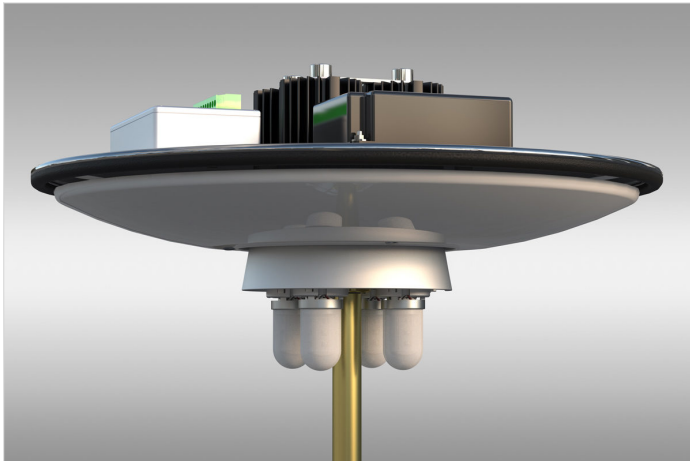

His.lux Universal Module 4

The bestseller for historic lanterns

BRAUN offers His.lux in various sizes – 1, 2, 3, 4, and 6 modules. The variation depends on the size of the luminaire to be converted and thus the interior of the luminaire. On the other hand, depending on the module and customer requirements, light color, luminous intensity, light distribution and system output (wattage) can be selected as desired.

His.lux modules are characterized by extremely compact dimensions and thus enable simple installation in a wide variety of luminaire fixtures. His.lux is available in different light colors. The gas-imitating LED-GASLight version is in particularly high demand in the field of historic old town lighting. All modules have optional functions such as dimming and/or a timer – on request, it is also possible to order a constant light function or regulation using a coding switch or service device.

His.lux Premium with historical circular reflector

Data Sheets:

[His.lux®_Modul 4_EN](#)

[His.lux®_HighBrightness 4_EN](#)

© BRAUN Lighting Solutions e.K. | 16.07.2024 | www.braun.lighting

[His.lux®_Premium Modul_EN](#)