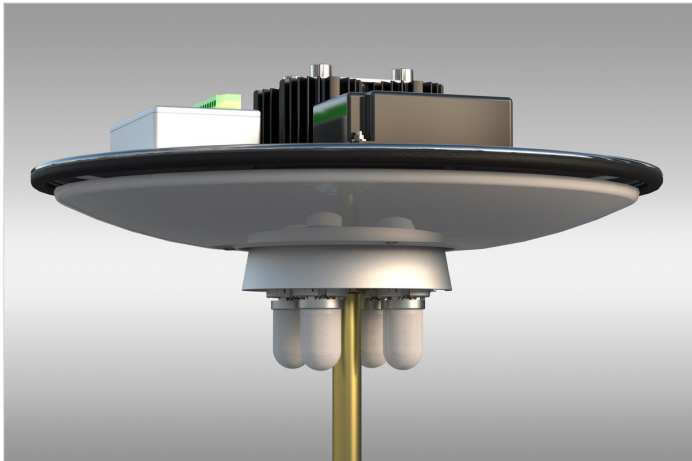

## His.lux Universal Module 4

### The bestseller for historic lanterns

BRAUN offers His.lux in various sizes – 1, 2, 3, 4, and 6 modules. The variation depends on the size of the luminaire to be converted and thus the interior of the luminaire. On the other hand, depending on the module and customer requirements, light color, luminous intensity, light distribution and system output (wattage) can be selected as desired.

His.lux modules are characterized by extremely compact dimensions and thus enable simple installation in a wide variety of luminaire fixtures. His.lux is available in different light colors. The gas-imitating LED-GASLight version is in particularly high demand in the field of historic old town lighting. All modules have optional functions such as dimming and/or a timer – on request, it is also possible to order a constant light function or regulation using a coding switch or service device.