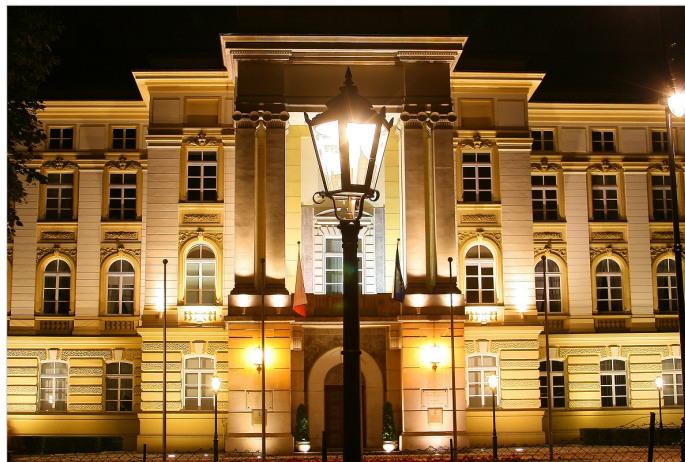

Old Warsaw Gas Pole-Top Luminaire

The pole-top Old Warsaw gas lamp is a faithful reconstruction of the original luminaire down to the smallest technical and artistic detail. It provides excellent illumination with brilliant color rendering. The golden-yellow lighting makes the surroundings appear natural and lively. The luminaire is very easy to maintain due to a hinged roof and a side door.

Its rotationally symmetrical light distribution makes the Old Warsaw lamp ideal for illuminating squares, streets, residential areas, green spaces, and driveways.

New light for the Warsaw Parliament building