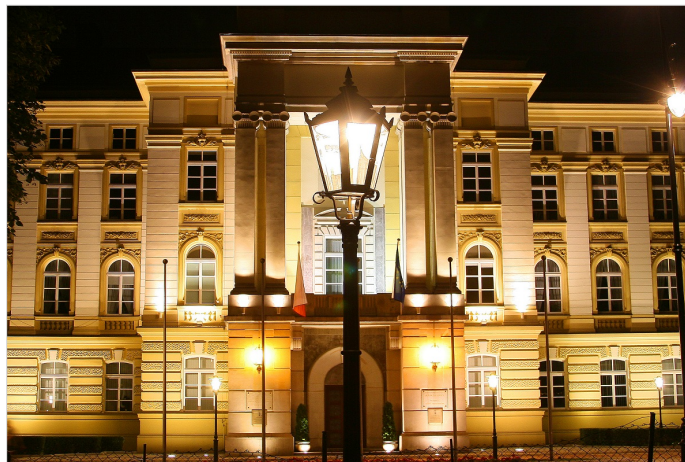

## Old Warsaw Gas Pole-Top Luminaire

The pole-top Old Warsaw gas lamp is a faithful reconstruction of the original luminaire down to the smallest technical and artistic detail. It provides excellent illumination with brilliant color rendering. The golden-yellow lighting makes the surroundings appear natural and lively. The luminaire is very easy to maintain due to a hinged roof and a side door.

Its rotationally symmetrical light distribution makes the Old Warsaw lamp ideal for illuminating squares, streets, residential areas, green spaces, and driveways.

*New light for the Warsaw Parliament building*